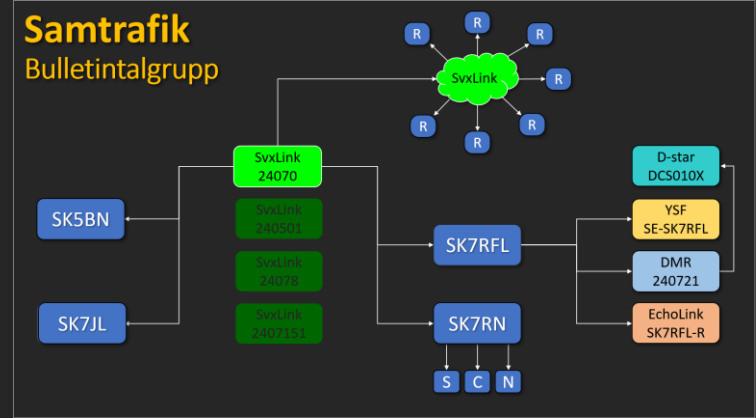

# SK7RN

Ölands Radioamatörer

# Vår verksamhet

**SvxLink**  
Advanced repeater controller and EchoLink software for Linux including a GUI, Qtel - The Qt EchoLink client

**RigPi** TUNER KEVER LOG SPOTS WEB HELP SK7RN

MAIN 80m 13:52 UTC  
3.623.000  
SUB IC-7200 LSB RCV  
3.623.000